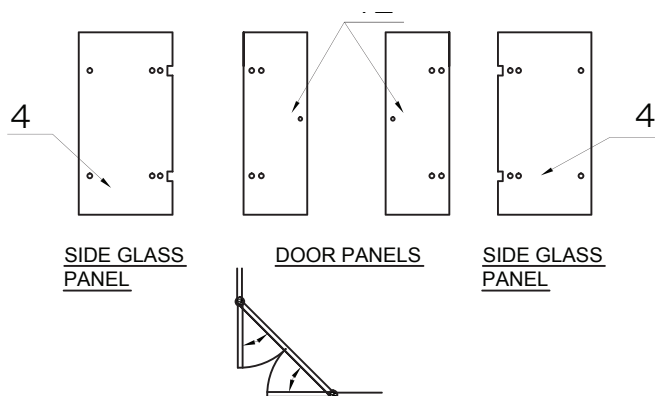

VIGO Gemini Neo Angle Pivot Frameless Corner Shower Enclosure

VG06063

PRODUCT FEATURES

- MagnaLock™ Technology ensures door stays closed to prevent leaks
- Pivoting hinges allow door to pivot and swing open outward
- Frameless neo-angle shower enclosure with 135° corners
- Uniquely shaped knob door handle discreetly opens and closes
- All VIGO shower enclosures are backed by a Limited Lifetime Warranty

**Color swatches intended for reference only.

VIGO Gemini Neo Angle Pivot Frameless Corner Shower Enclosure

VG06063

MEASUREMENTS

* - GLASS AND HARDWARE ONLY (FULLY INSTALLED)

MODEL	DIM. "A"	DIM. "B"	DIM. "C"	HEIGHT	#4- SIDE GLASS PANEL (97001)	#12- DOOR (97002)	DOOR OPENING WIDTH
47 X 47	45 5/8"	26 5/8"	26 7/8"	73 3/8"	26"x71 5/8"	12 5/8"x70 3/8"	26 1/2"
42 X 42	40"	21 1/8"	26 7/8"	73 3/8"	20 1/2"x71 5/8"	12 5/8"x70 3/8"	26 1/2"

A, B & C DIMENSIONS WERE MEASURED AFTER SHOWER ENCLOSURE WAS COMPLETELY INSTALLED

IMPORTANT:

THE CLEAR GLASS MODEL HAS A REVERSIBLE DOOR AND CAN BE INSTALLED TO THE RIGHT OR LEFT SIDE. (SEE CONFIGURATION DIAGRAM BELOW)

FIG. 1

FIG. 1A (GLASS CONFIGURATION DIAGRAM)