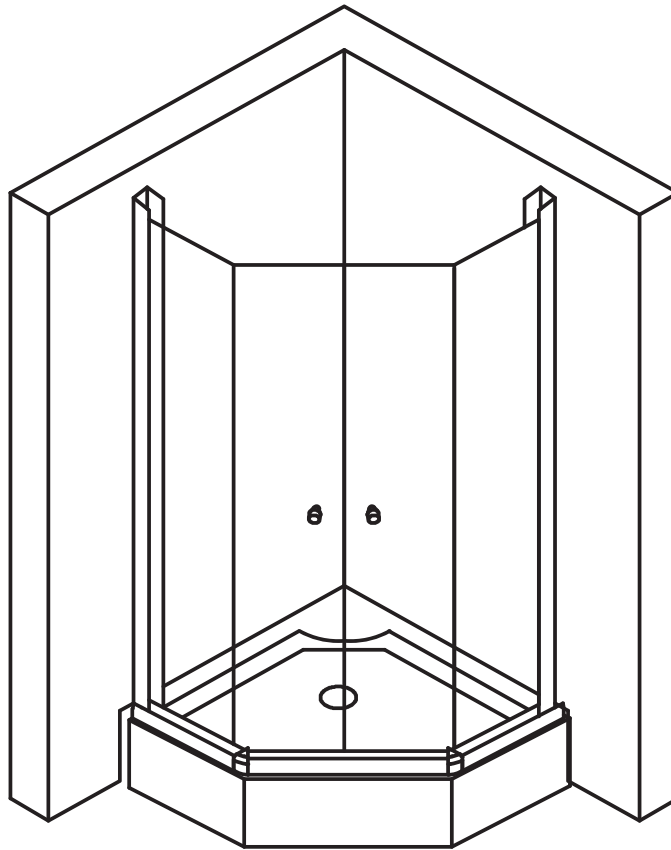

VIGO Gemini Neo Angle Pivot Frameless Corner Shower Enclosure

VG06063

PRODUCT FEATURES

- MagnaLock™ Technology ensures door stays closed to prevent leaks
- Pivoting hinges allow door to pivot and swing open outward
- Frameless neo-angle shower enclosure with 135° corners
- Uniquely shaped knob door handle discreetly opens and closes
- All VIGO shower enclosures are backed by a Limited Lifetime Warranty

**Color swatches intended for reference only.

VIGO Gemini Neo Angle Pivot Frameless Corner Shower Enclosure

VG06063

MEASUREMENTS

* - GLASS AND HARDWARE ONLY (FULLY INSTALLED)

MODEL	DIM. "A"	DIM. "B"	DIM. "C"	HEIGHT	#4- SIDE GLASS PANEL (97001)	#12- DOOR (97002)	DOOR OPENING WIDTH
47 X 47	45 5/8"	26 5/8"	26 7/8"	73 3/8"	26"x71 5/8"	12 5/8"x70 3/8"	26 1/2"
42 X 42	40"	21 1/8"	26 7/8"	73 3/8"	20 1/2"x71 5/8"	12 5/8"x70 3/8"	26 1/2"

A, B & C DIMENSIONS WERE MEASURED AFTER SHOWER ENCLOSURE WAS COMPLETELY INSTALLED

IMPORTANT:

THE CLEAR GLASS MODEL HAS A REVERSIBLE DOOR AND CAN BE INSTALLED TO THE RIGHT OR LEFT SIDE. (SEE CONFIGURATION DIAGRAM BELOW)