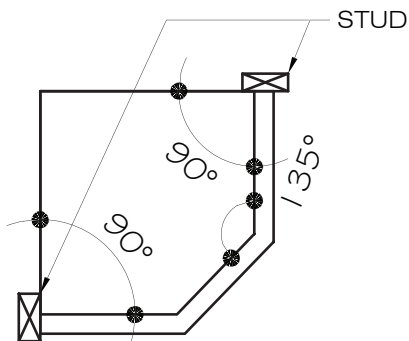

**Color swatches intended for reference only.

VIGO Gemini Neo Angle Pivot Frameless Corner Shower Enclosure

VG06063

MEASUREMENTS

* - GLASS AND HARDWARE ONLY (FULLY INSTALLED)

MODEL	DIM. "A"	DIM. "B"	DIM. "C"	HEIGHT	#4- SIDE GLASS PANEL (97001)	#12- DOOR (97002)	DOOR OPENING WIDTH
47 X 47	45 5/8"	26 5/8"	26 7/8"	73 3/8"	26"x71 5/8"	12 5/8"x70 3/8"	26 1/2"
42 X 42	40"	21 1/8"	26 7/8"	73 3/8"	20 1/2"x71 5/8"	12 5/8"x70 3/8"	26 1/2"

A, B & C DIMENSIONS WERE MEASURED AFTER SHOWER ENCLOSURE WAS COMPLETELY INSTALLED

IMPORTANT:

THE CLEAR GLASS MODEL HAS A REVERSIBLE DOOR AND CAN BE INSTALLED TO THE RIGHT OR LEFT SIDE. (SEE CONFIGURATION DIAGRAM BELOW)

FIG. 1

FIG. 1A (GLASS CONFIGURATION DIAGRAM)