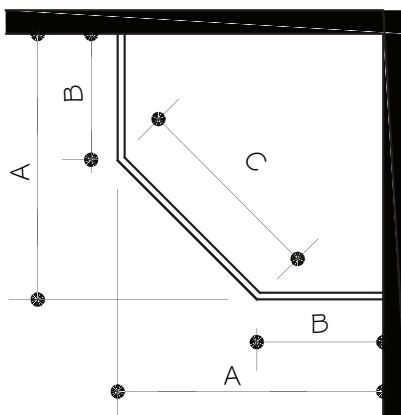

**Color swatches intended for reference only.

VIGO Gemini Neo Angle Pivot Frameless Corner Shower Enclosure

VG06063

MEASUREMENTS

* - GLASS AND HARDWARE ONLY (FULLY INSTALLED)

MODEL	DIM. "A"	DIM. "B"	DIM. "C"	HEIGHT	#4- SIDE GLASS PANEL (97001)	#12- DOOR (97002)	DOOR OPENING WIDTH
47 X 47	45 5/8"	26 5/8"	26 7/8"	73 3/8"	26"x71 5/8"	12 5/8"x70 3/8"	26 1/2"
42 X 42	40"	21 1/8"	26 7/8"	73 3/8"	20 1/2"x71 5/8"	12 5/8"x70 3/8"	26 1/2"

A, B & C DIMENSIONS WERE MEASURED AFTER SHOWER ENCLOSURE WAS COMPLETELY INSTALLED

IMPORTANT:

THE CLEAR GLASS MODEL HAS A REVERSIBLE DOOR AND CAN BE INSTALLED TO THE RIGHT OR LEFT SIDE. (SEE CONFIGURATION DIAGRAM BELOW)

FIG. 1

FIG. 1A (GLASS CONFIGURATION DIAGRAM)